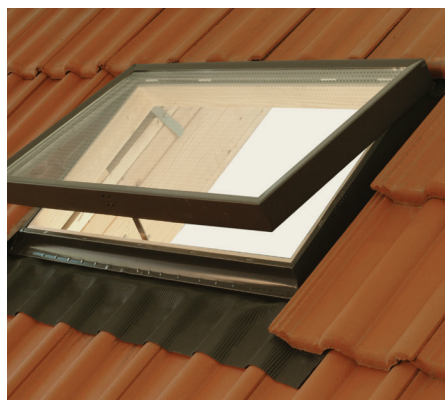

SKYLIGHT

Brite

Features

Integrated flashing with apron

Preinstalled foam for roofing connection

Suitable for all common types of roofing material up to 90 mm profile height

Our flexible system allows installation in roofs with pitches between 15 and 60 degrees

Top-hung as standard with side-hung opening as option (except 90x48, which is only top-hung)

Comes with EPDM rubber gaskets in the sash

Weather - and UV ray resistant

Frame made of kiln-dried laminated pine wood

Fungicide protection

14mm double pane (3-8-3)

Chromed steel handle with two ventilation positions

Opening restrictor only for FE8585 - Fix the sash in open position

2 year guarantee

Colour

Available in grey (RAL 7043) and red (RAL 8004)

SIZES				
FE4555	FE4573	FE4890	FE9048	FE8585
45 x 55 cm	45 x 73 cm	48 x 90 cm	90 x 48 cm	85 x 85 cm
Two ways of opening, side-hung or top-hung			Only top-hung	Only side-hung