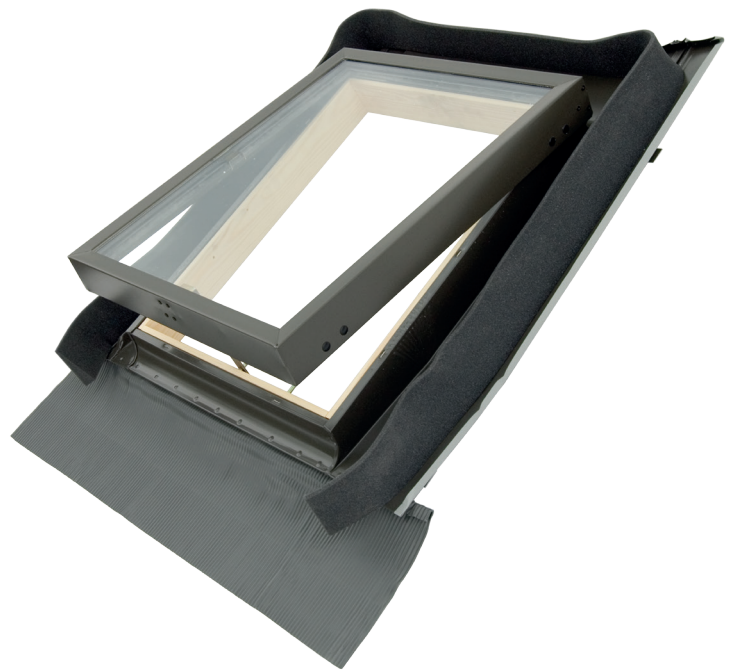

SKYLIGHT

Brite

Features

Integrated flashing with apron

Preinstalled foam for roofing connection

Suitable for all common types of roofing material up to 90 mm profile height

Our flexible system allows installation in roofs with pitches between 15 and 60 degrees

Top-hung as standard with side-hung opening as option (except 90x48, which is only top-hung)

Comes with EPDM rubber gaskets in the sash

Weather - and UV ray resistant

Frame made of kiln-dried laminated pine wood

Fungicide protection

14mm double pane (3-8-3)

Chromed steel handle with two ventilation positions

Opening restrictor only for FE8585 - Fix the sash in open position

2 year guarantee

Colour

Available in grey (RAL 7043) and red (RAL 8004)

SIZES				
FE4555	FE4573	FE4890	FE9048	FE8585
45 x 55 cm	45 x 73 cm	48 x 90 cm	90 x 48 cm	85 x 85 cm
Two ways of opening, side-hung or top-hung			Only top-hung	Only side-hung